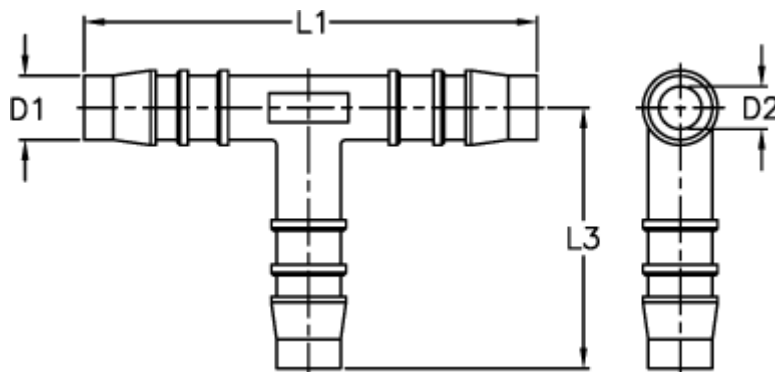

Article number: 027608900006

Description: Norma hose coupling TS 6

## Measures

---

D1 = 6

D2 = 4.0

L1 = 50.0

L3 = 26.0